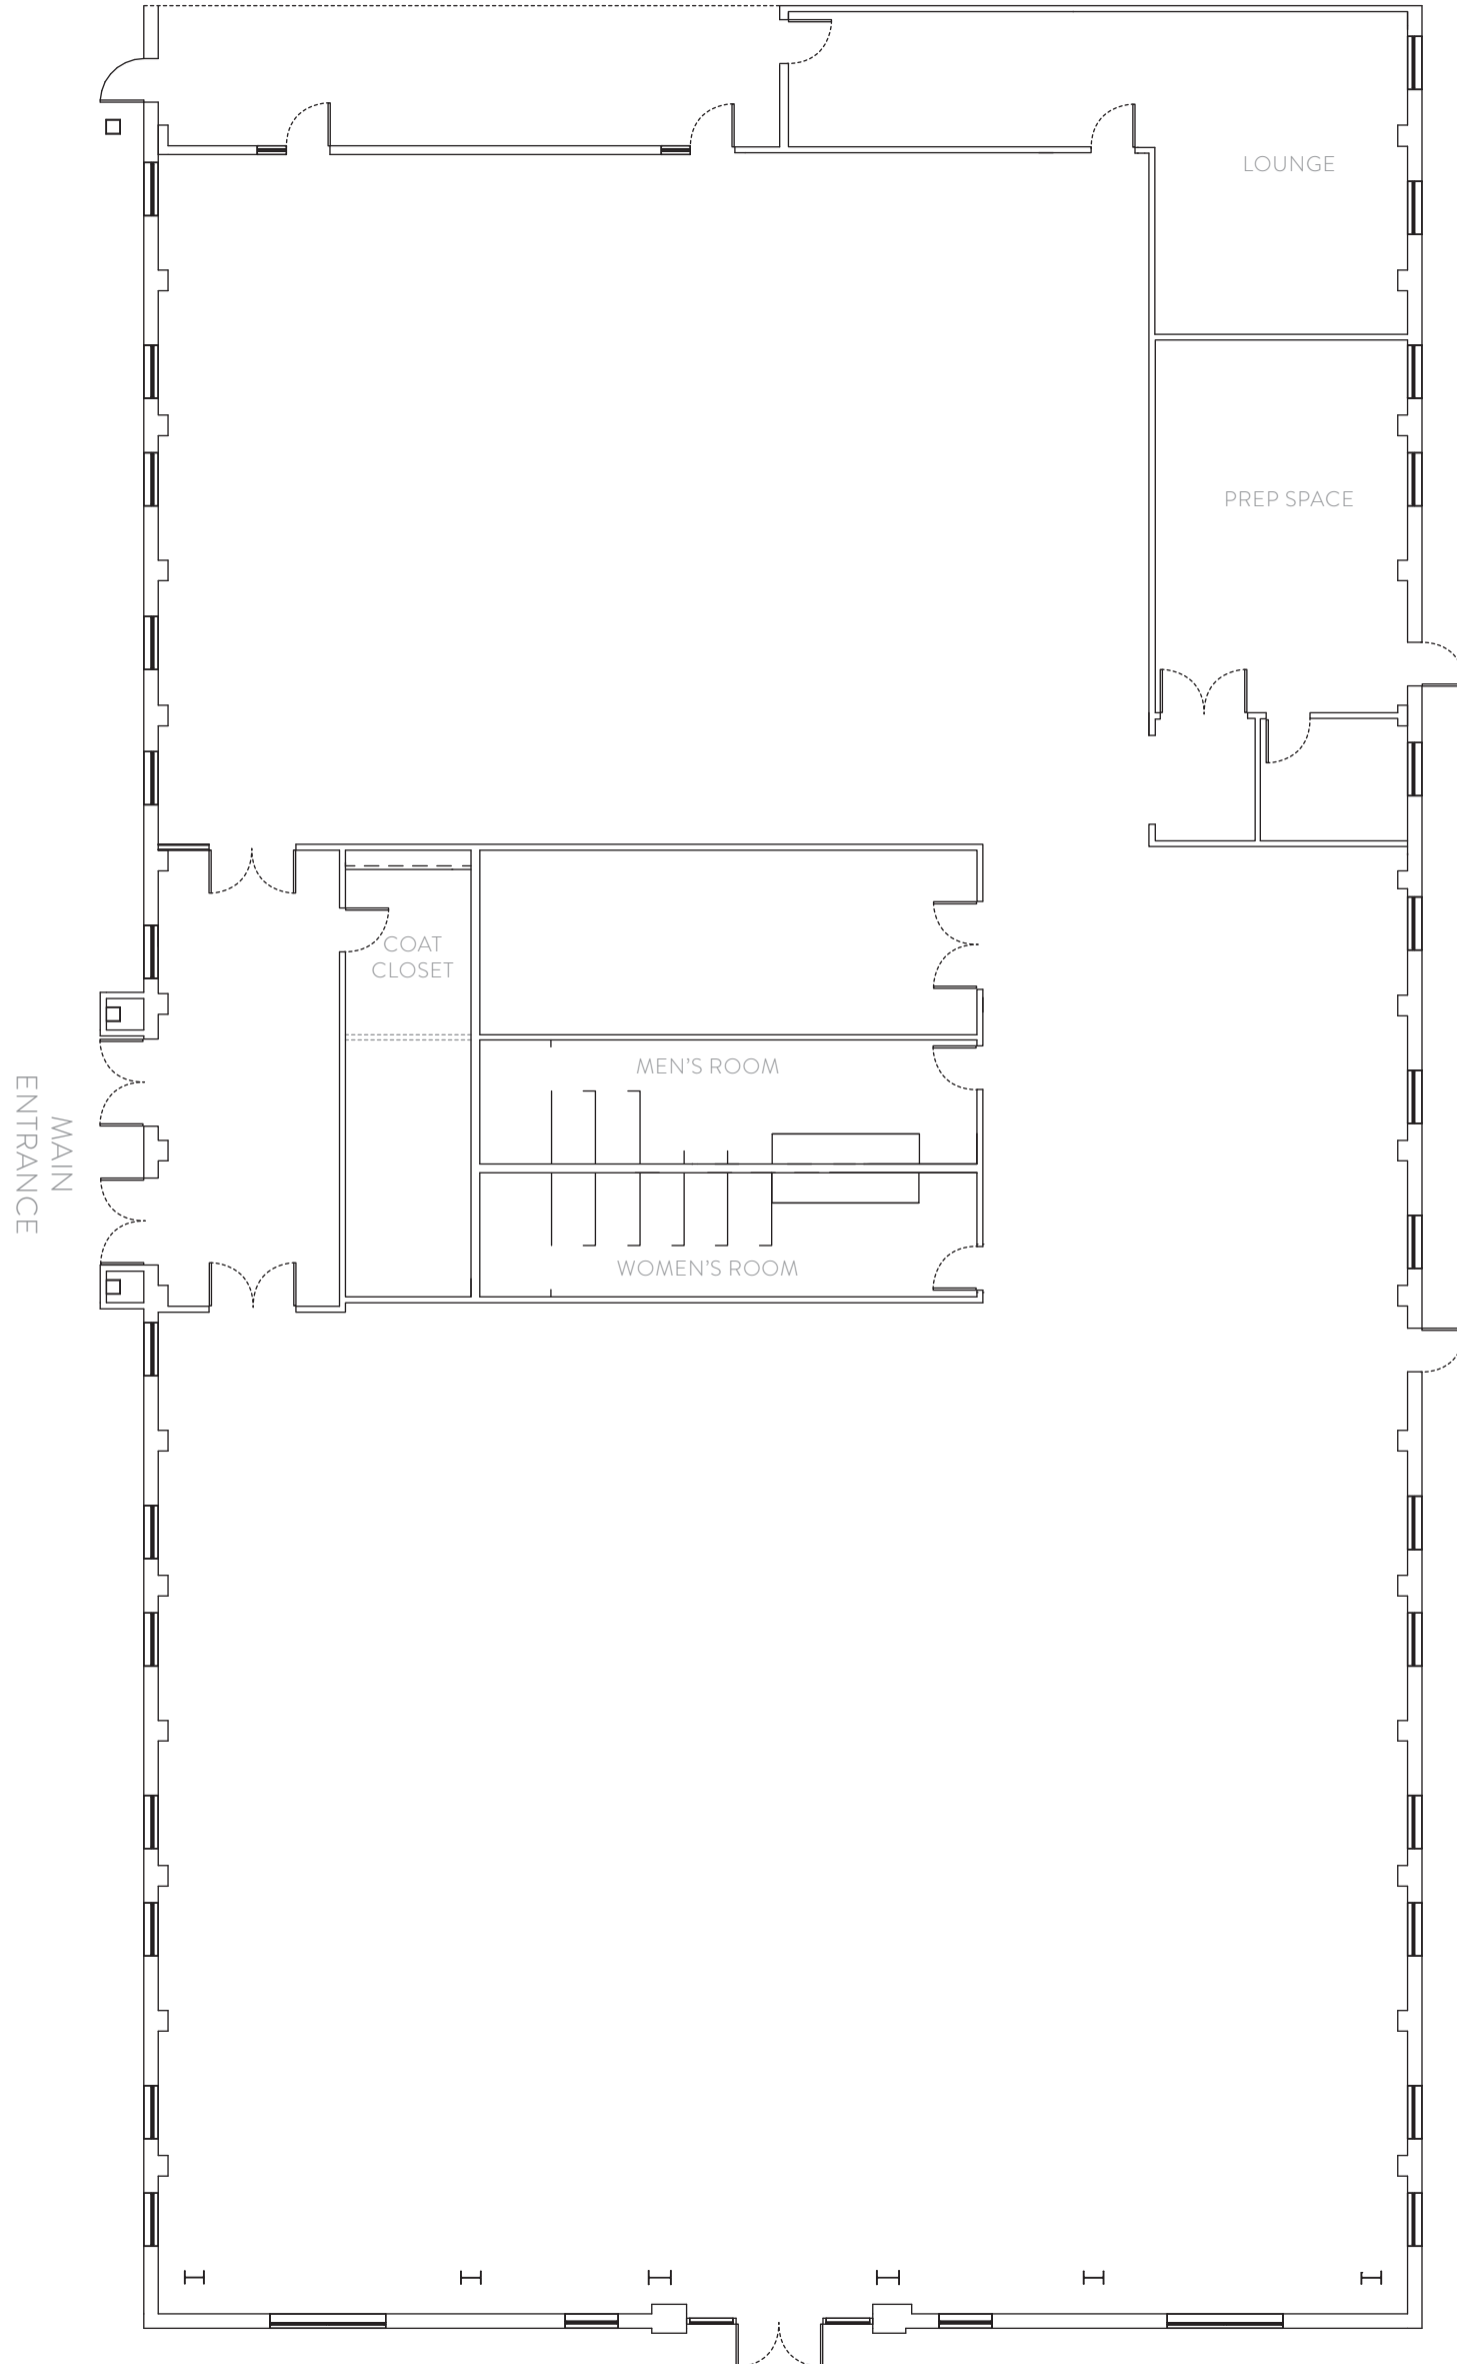

200 MISSOURI AVENUE | JEFFERSONVILLE, IN 47130
812.850.0034 | INFO@THEREFINERYEVENTS.COM

THE FOUNDRY